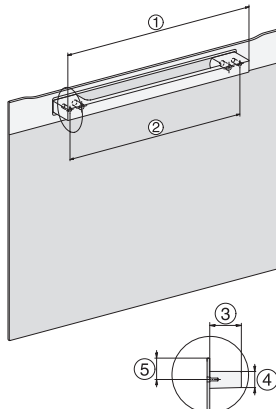

DG2840, DG7x40, DGC7x4x, DG7x6x, DGC7x6x, DGD7635, DGM7x4x, DO7, H28B/BP, H7x4xB/BM/BP, H7x6xB/BP, installation drawing